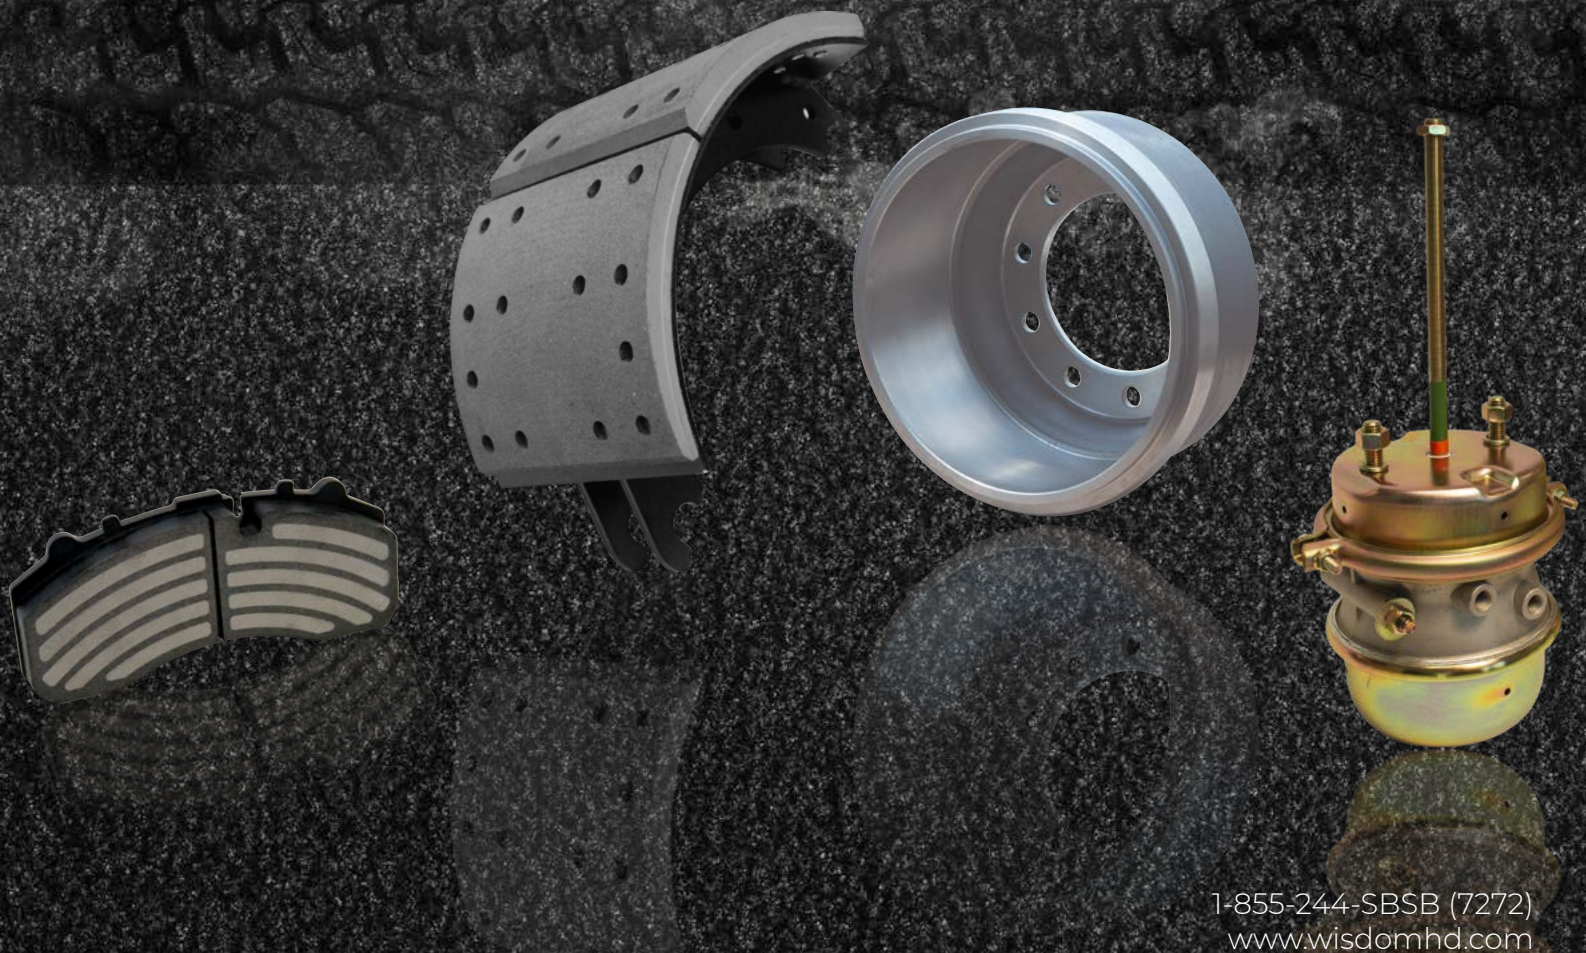

WE'VE DONE THE MATH. YOU WIN.

RELIABLE QUALITY & REASONABLE PRICES
DO THE MATH WITH WISDOM. YOU'LL ALWAYS WIN.

RELIABLE
REASONABLE

New Steel No Core Wheel Kits

- **Built with your cost in mind**
 - Great quality at a low price
- **No cores, no hassle**
 - One less thing to worry about
- **Good service life**
 - Made with high grade new steel
- **Safety is priority**
 - Proprietary friction formula provides safe and secure braking

- High quality hardware kit included
- FMVSS 121 tested and approved

All Makes Heavy Duty Brake Drums

- **Reduce your cost**
 - Long service life at an affordable price
- **The durability you have been looking for**
 - Quality cast iron provides less wear and longer life
- **Good performance and vibration-free operation**
 - Balancing and tight tolerances ensure your form, fitment and performance expectations are met

• GAWR – 23,000 lbs

• FMVSS 121 tested and approved

Rotor Friendly Air Disc Pads

It's all in the formula

- Engineered to provide consistent performance, while offering value and stability
- Formulated to meet the demands of today's transportation industry
- Rotor friendly friction compound
- Burnish strips eliminate noise and assist in full friction to rotor contact

Dependable Cam Tube Repair Kit

- Encloses, protects and extends camshaft life
- Fits the most popular trailer suspensions with drum brakes
- Complete kit includes all components needed for one wheel

CROSS REFERENCE